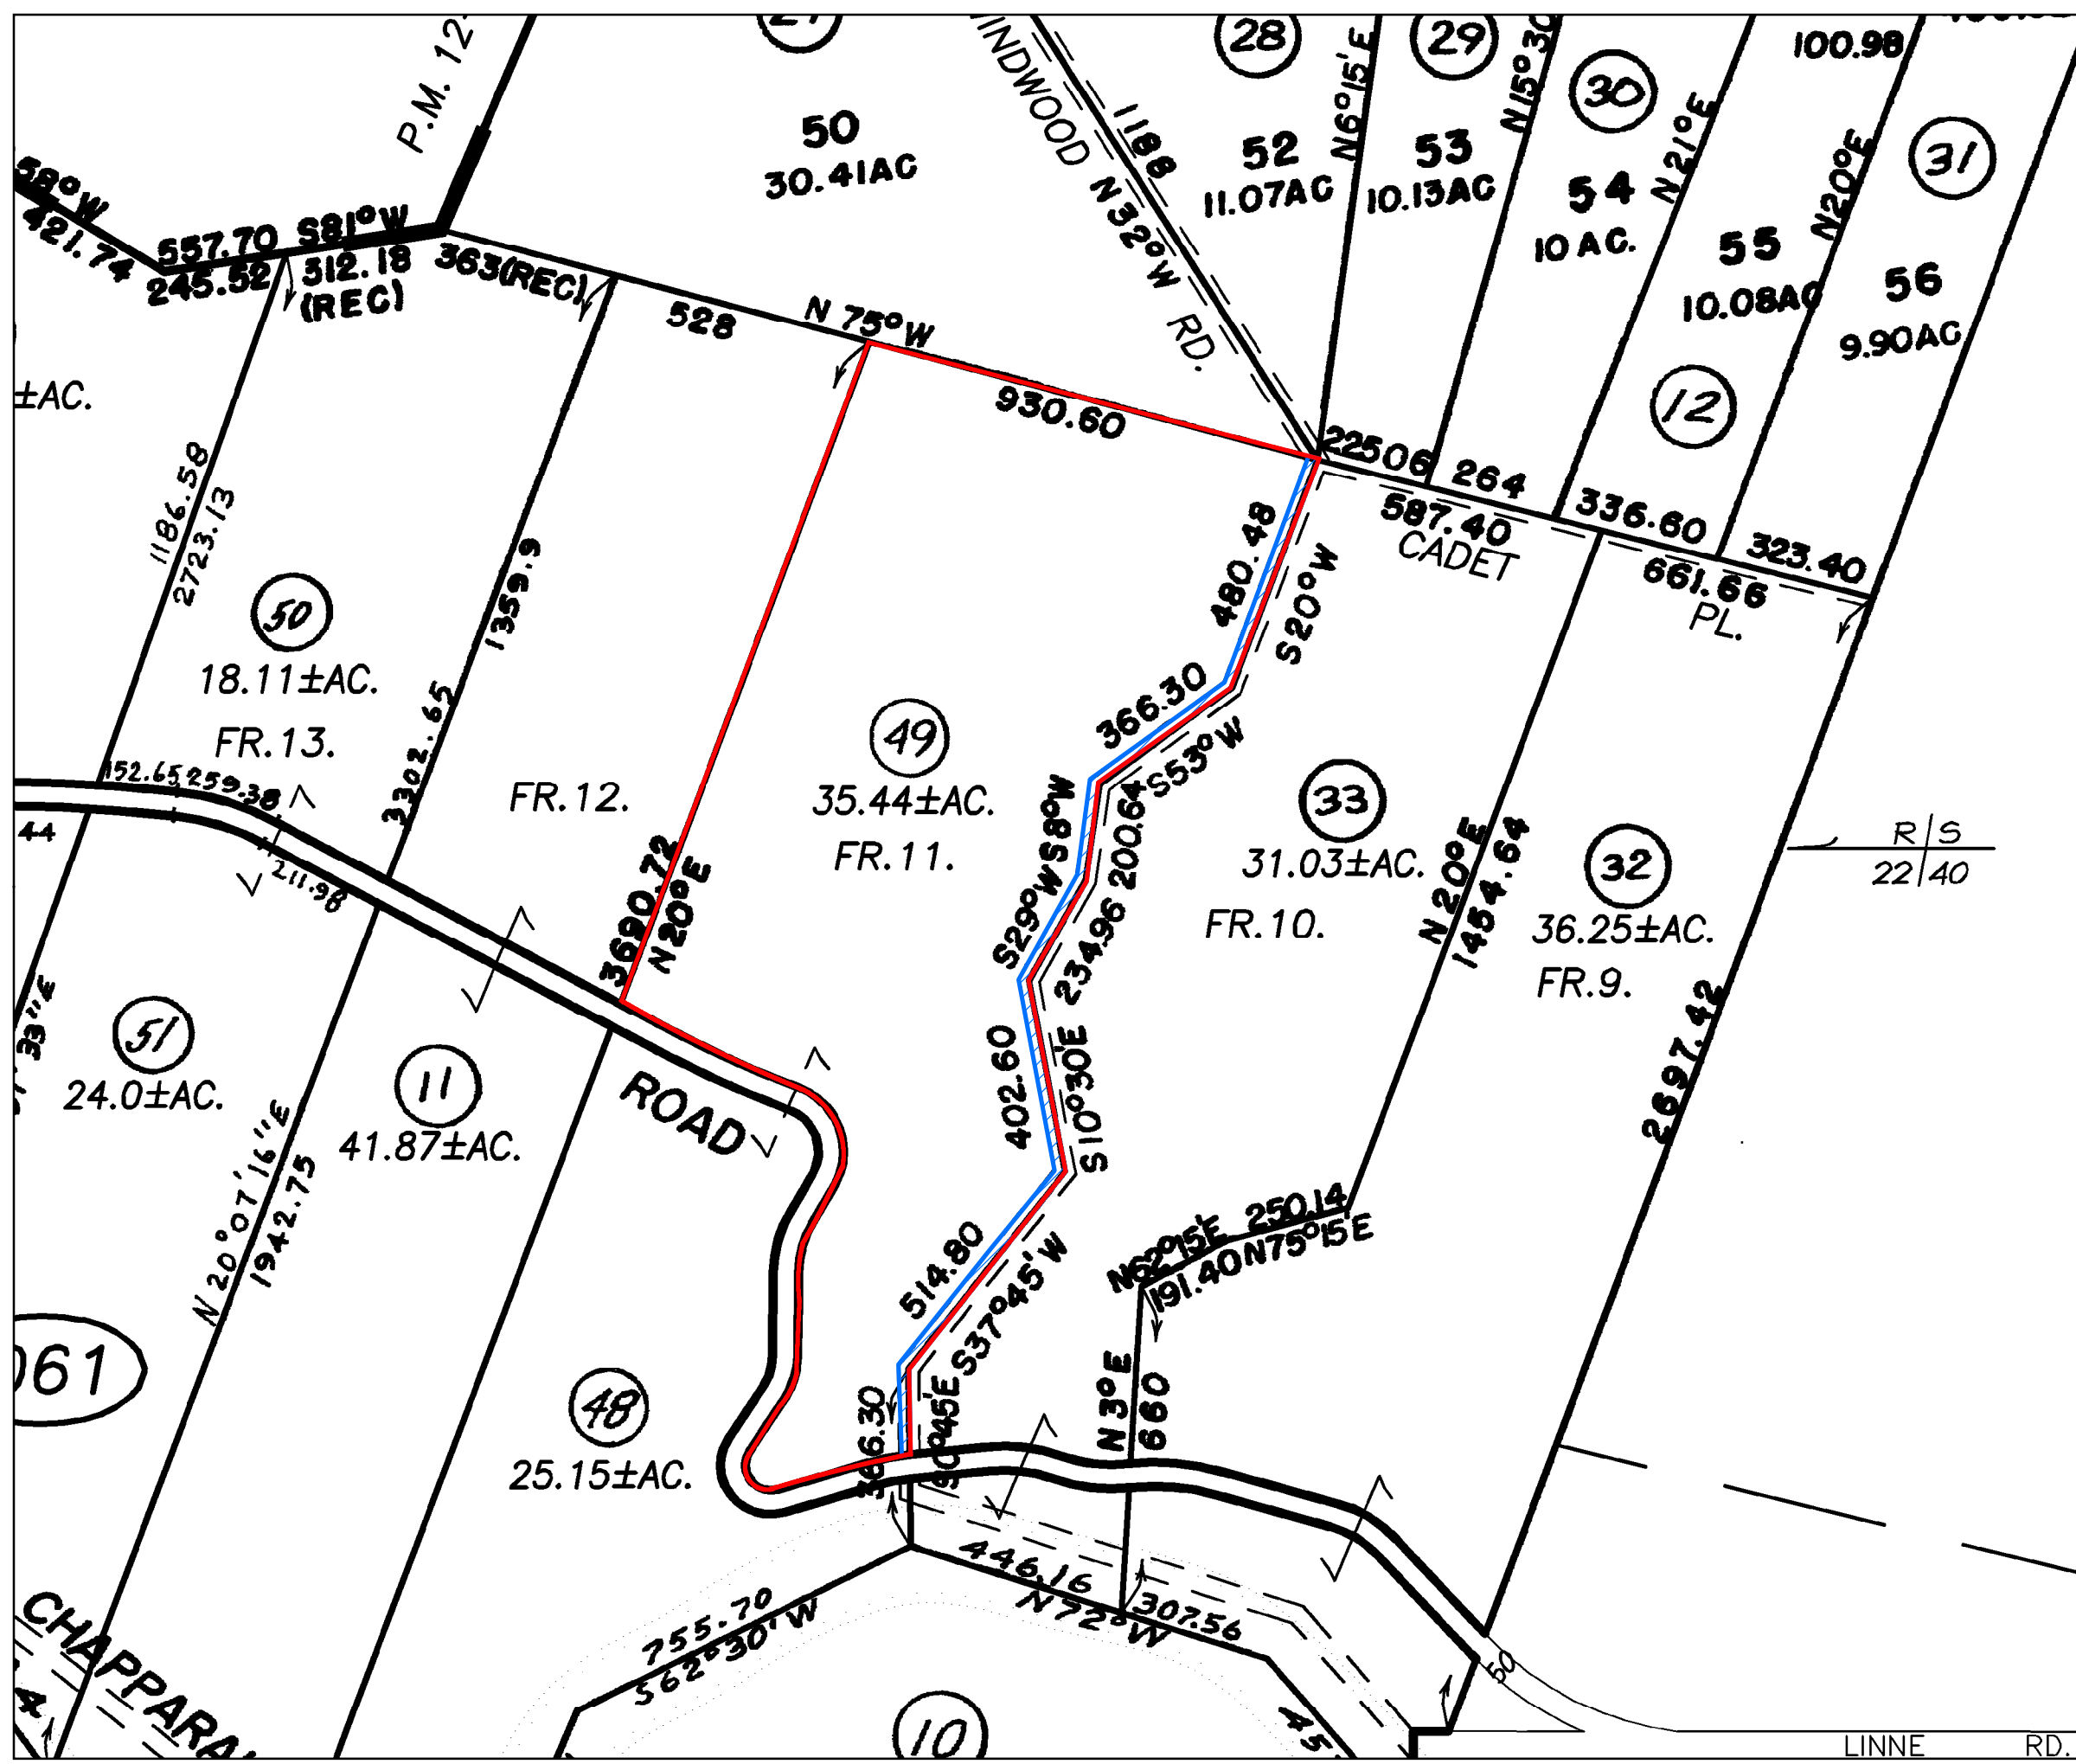

File No.: 7097169

Location: San Luis Obispo County, CA

Legend

NOT TO SCALE

This map may or may not be an accurate description or identification of the land and is not intended nor may be it relied upon as a survey of the land depicted hereon. This map is solely intended to provide orientation as to the general location of the parcel or parcels depicted herein. First American Title Company, its subsidiaries and affiliates, expressly disclaim any and all liability for all loss or damage which may result from reliance or use of this map.

File No.: 7097169

Location: San Luis Obispo County, CA

Legend

PIQ

ROS Map Bk22 Pg40
(Road)

R/S
22/40

This map may or may not be an accurate description or identification of the land and is not intended nor may it be relied upon as a survey of the land depicted hereon. This map is solely intended to provide orientation as to the general location of the parcel or parcels depicted herein. First American Title Company, its subsidiaries and affiliates, expressly disclaim any and all liability for all loss or damage which may result from reliance or use of this map.

NOT TO SCALE

LINNE RD.