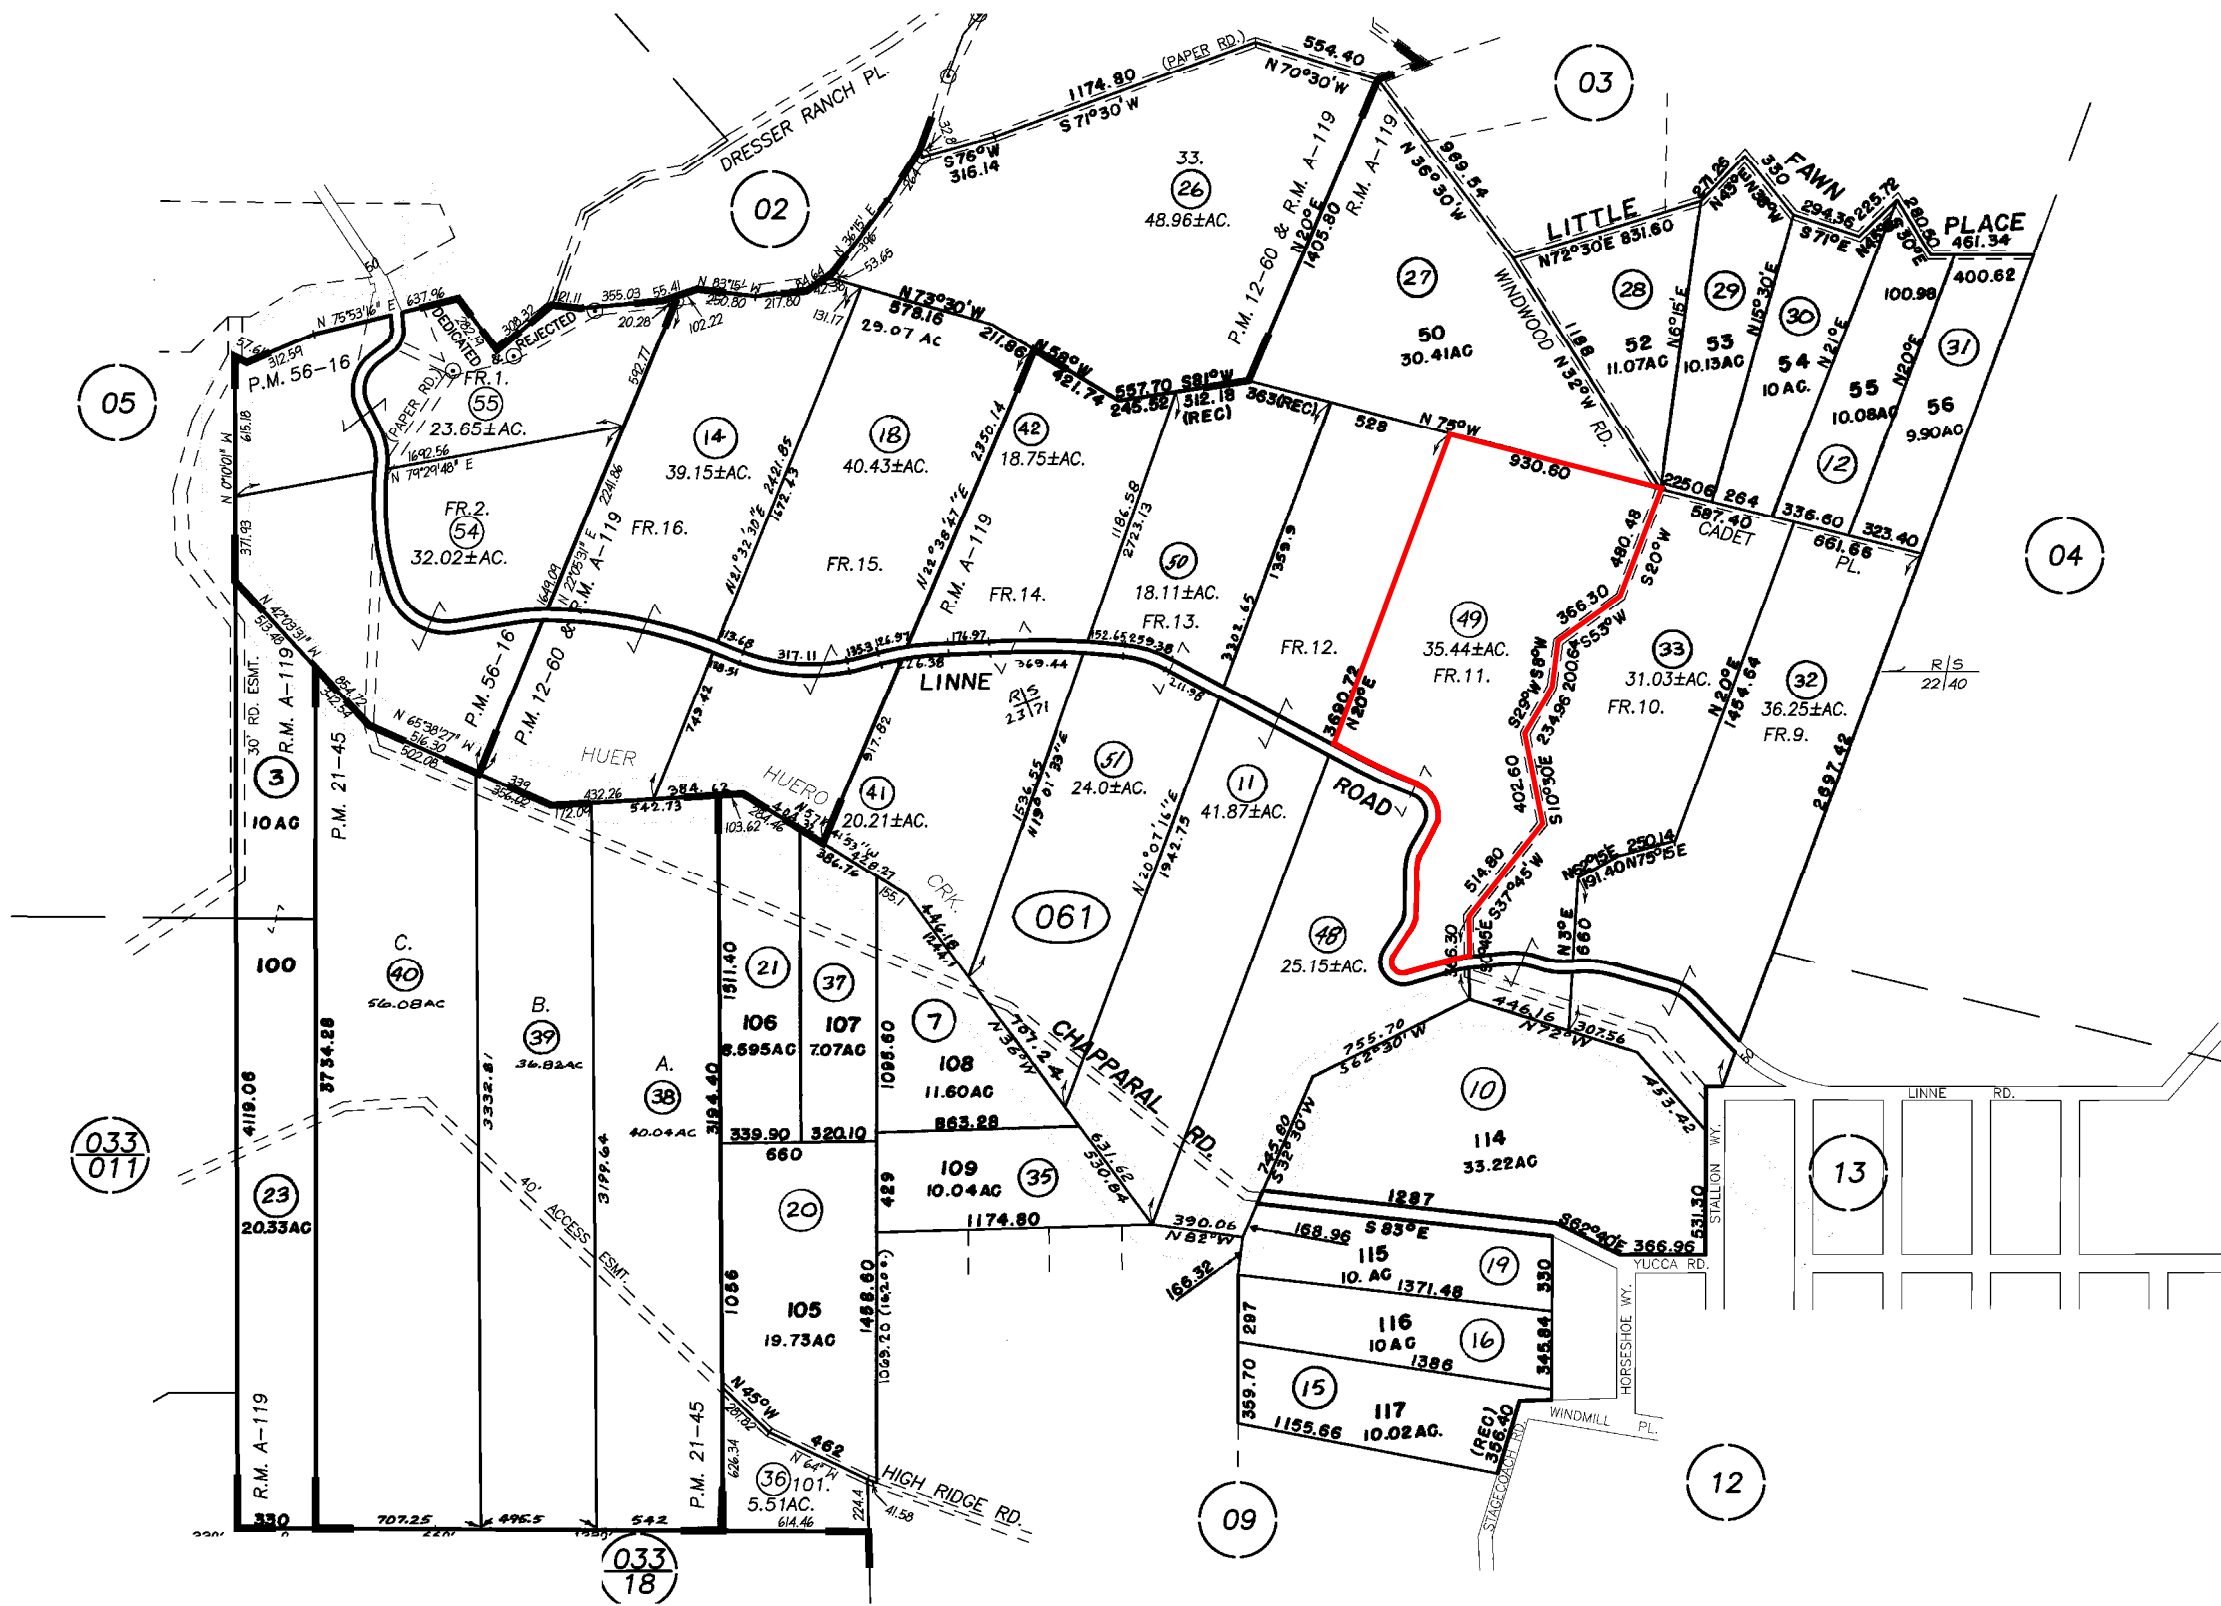

File No.: 7097169

Location: San Luis Obispo County, CA

Legend

NOT TO SCALE

This map may or may not be an accurate description or identification of the land and is not intended nor may be it relied upon as a survey of the land depicted hereon. This map is solely intended to provide orientation as to the general location of the parcel or parcels depicted herein. First American Title Company, its subsidiaries and affiliates, expressly disclaim any and all liability for all loss or damage which may result from reliance or use of this map.

File No.: 7097169

Location: San Luis Obispo County, CA

Legend

PIQ

ROS Map Bk22 Pg40
(Road)

R/S
22/40

This map may or may not be an accurate description or identification of the land and is not intended nor may it be relied upon as a survey of the land depicted hereon. This map is solely intended to provide orientation as to the general location of the parcel or parcels depicted herein. First American Title Company, its subsidiaries and affiliates, expressly disclaim any and all liability for all loss or damage which may result from reliance or use of this map.

NOT TO SCALE

LINNE RD.